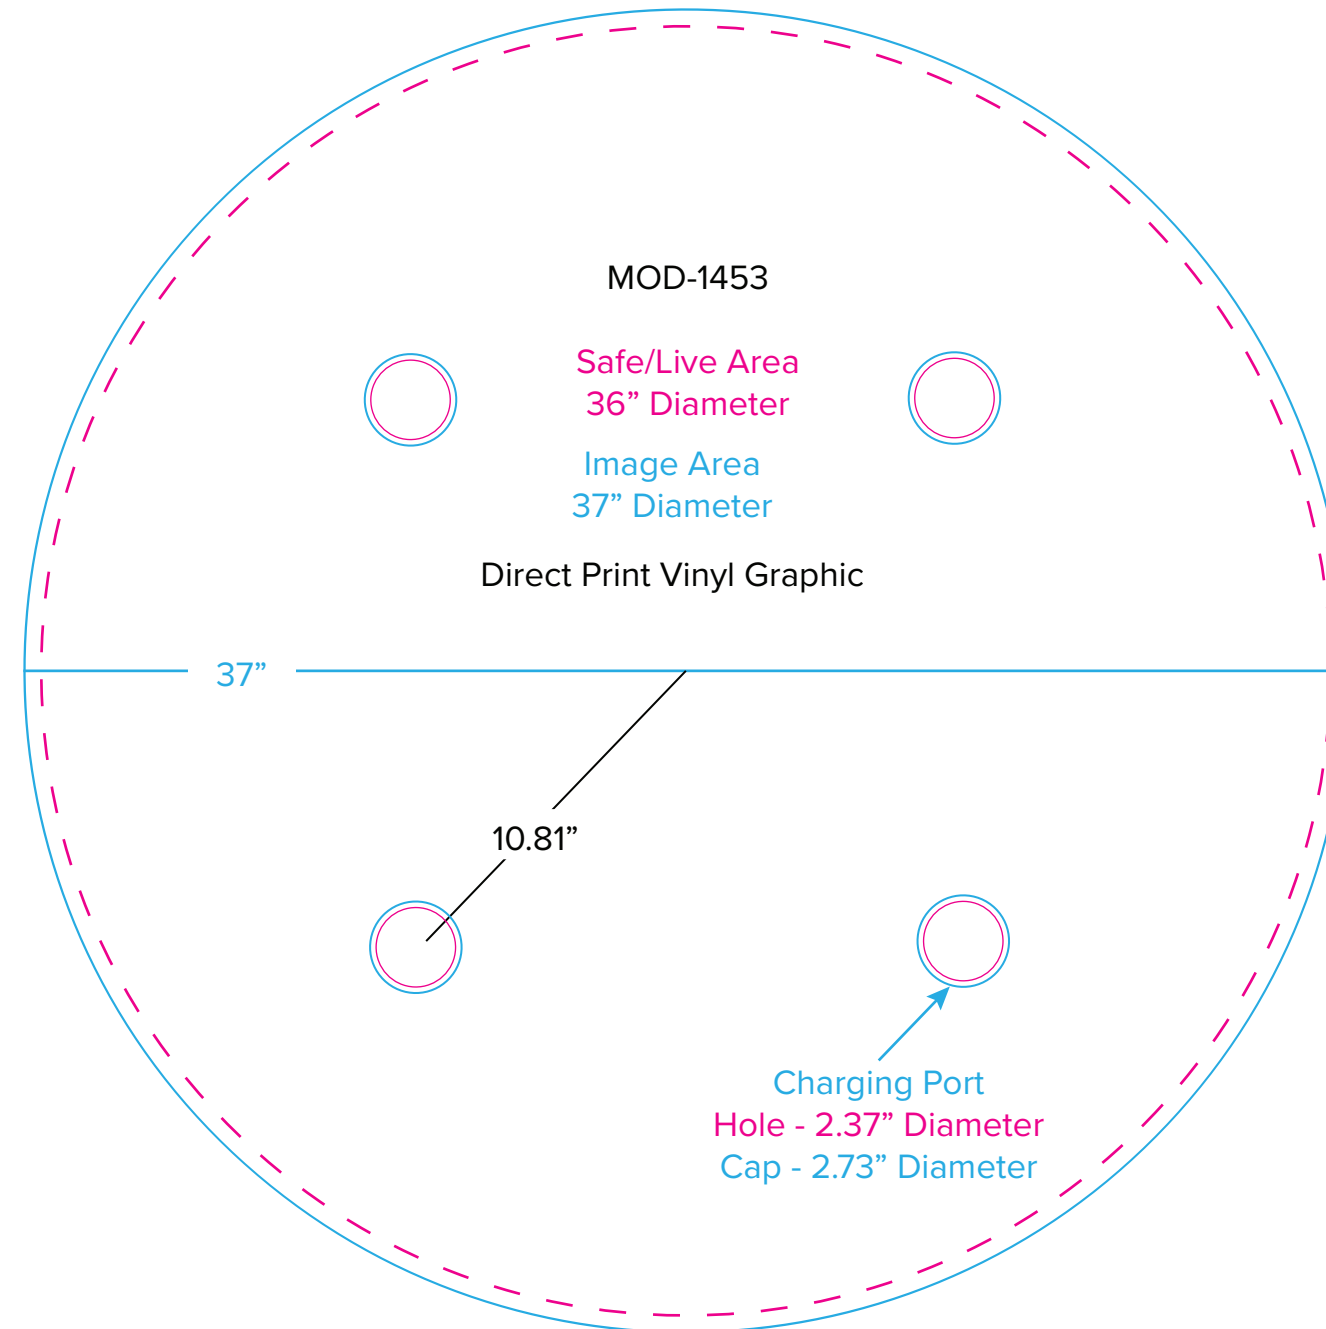

Graphic Template
10 x 20 Inline Exhibit
Backwall with Flat, Rectangular Panels, Convex Panel - SEG Graphics

NOTE: All Raster Art (jpg, tiff,psd, png, etc.) must be at least 100 dpi at print size.
Standard kits are often customized. Please check with Customer Service to ensure that this template matches your specific job.

Graphic Template
Backwall Workstation Countertop – Vinyl Graphics
Graphics **NOT** included in base price. Please request pricing.

NOTE: All Raster Art (jpg, tiff,psd, png, etc.) must be at least 100 dpi at print size.
Standard kits are often customized. Please check with Customer Service to ensure that this template matches your specific job.

Graphic Template Portable Counter – Vinyl Graphic

NOTE: All Raster Art (jpg, tiff,psd, png, etc.) must be at least 100 dpi at print size.
Standard kits are often customized. Please check with Customer Service to ensure that this template matches your specific job.