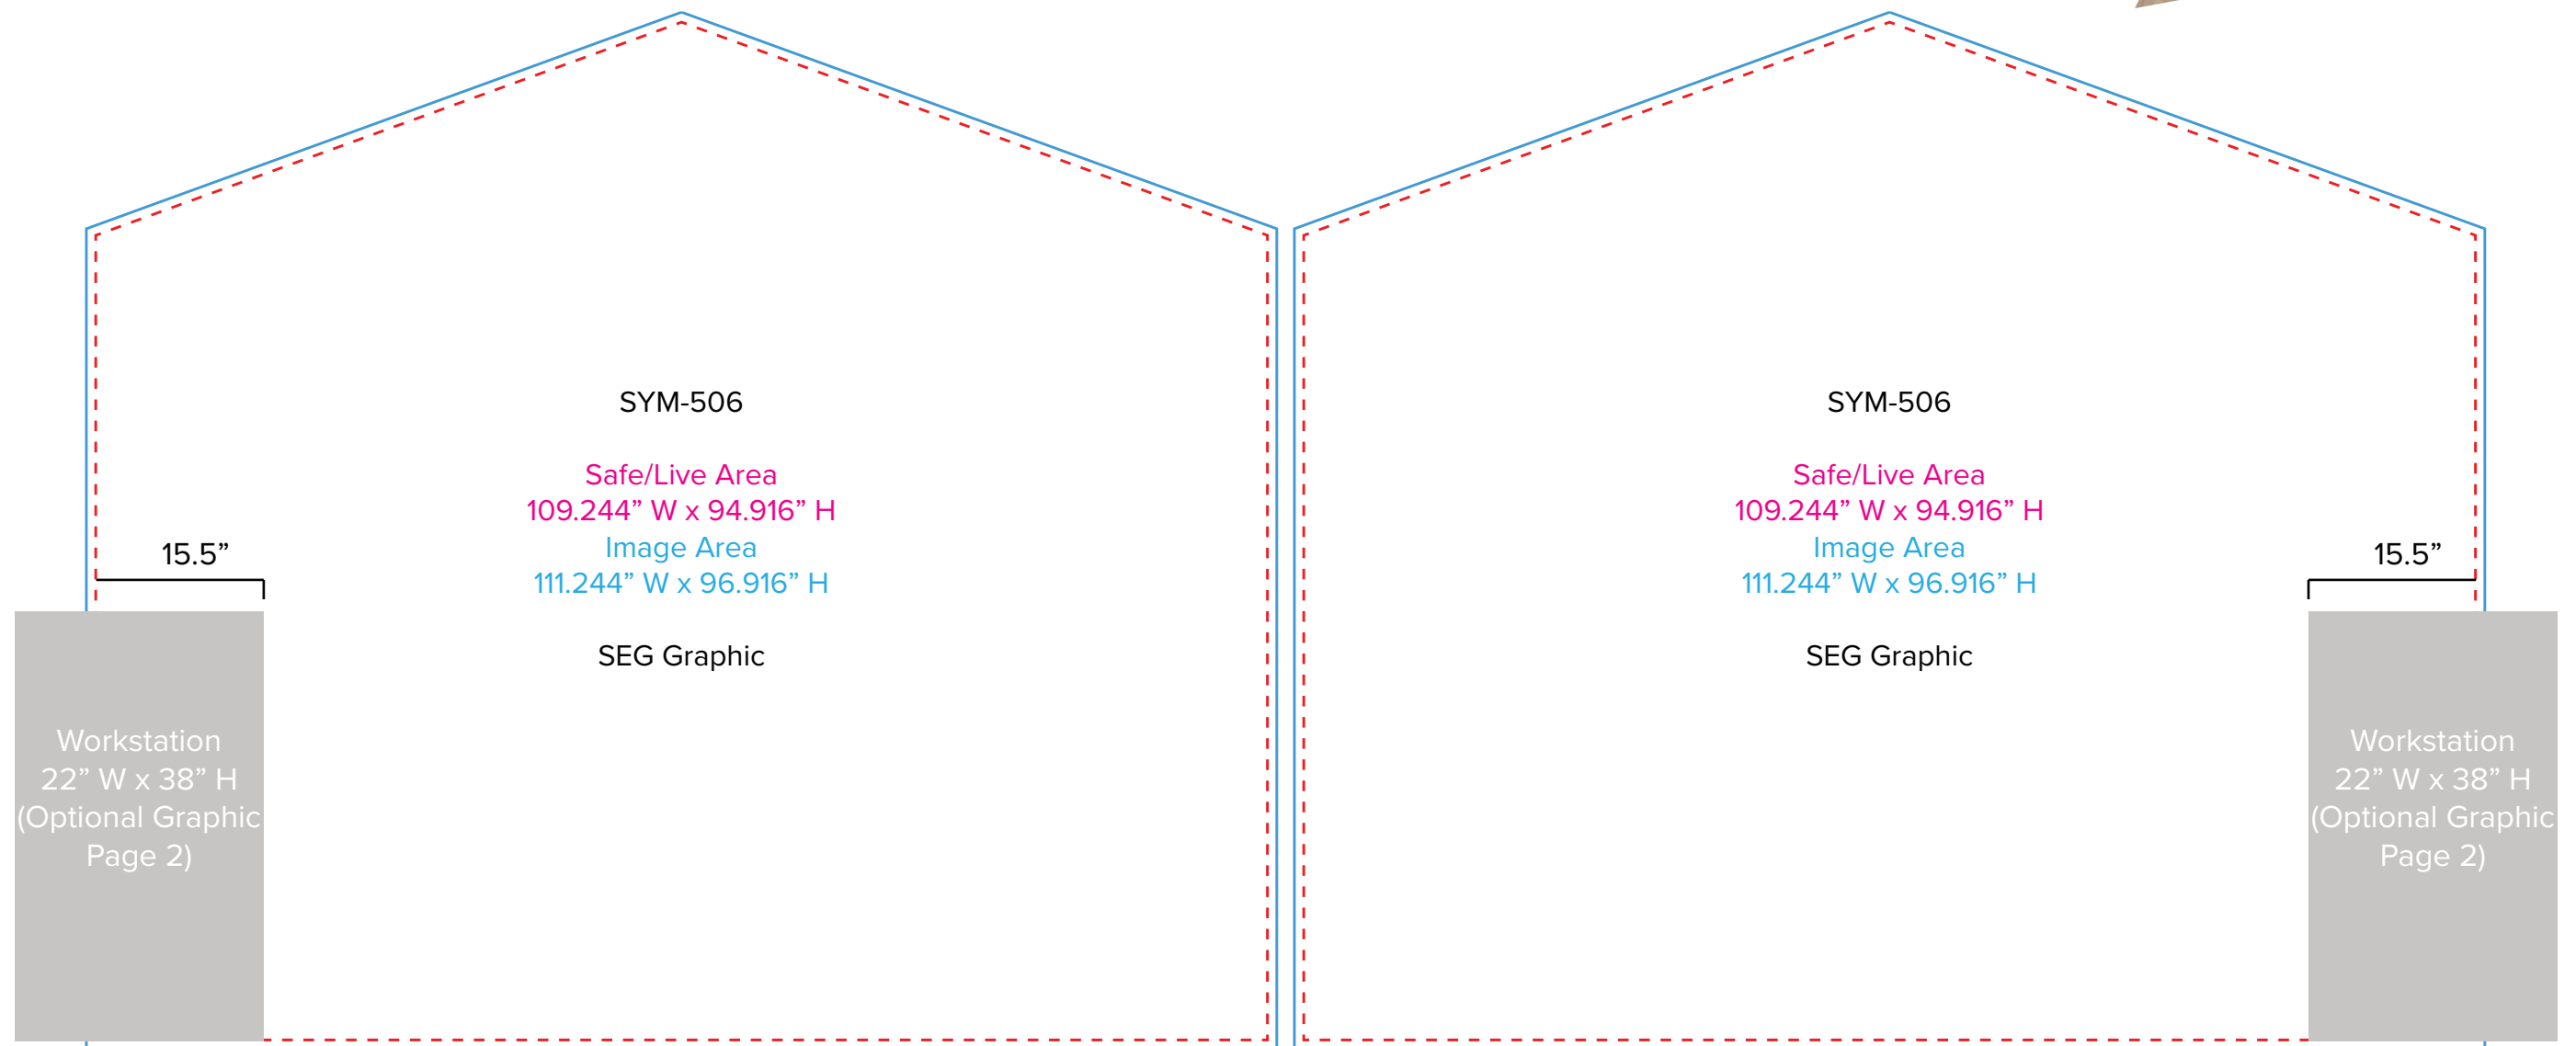

Graphic Template
10 x 20 Inline Exhibit
Backwall with Flat, Rectangular Panels, Convex Panel - SEG Graphics

NOTE: All Raster Art (jpg, tiff,psd, png, etc.) must be at least 100 dpi at print size.
Standard kits are often customized. Please check with Customer Service to ensure that this template matches your specific job.

Graphic Template
Backwall Workstation Countertop – Vinyl Graphics
Graphics **NOT** included in base price. Please request pricing.

NOTE: All Raster Art (jpg, tiff,psd, png, etc.) must be at least 100 dpi at print size.
Standard kits are often customized. Please check with Customer Service to ensure that this template matches your specific job.

Graphic Template Portable Counter – Vinyl Graphic

NOTE: All Raster Art (jpg, tiff,psd, png, etc.) must be at least 100 dpi at print size.
Standard kits are often customized. Please check with Customer Service to ensure that this template matches your specific job.