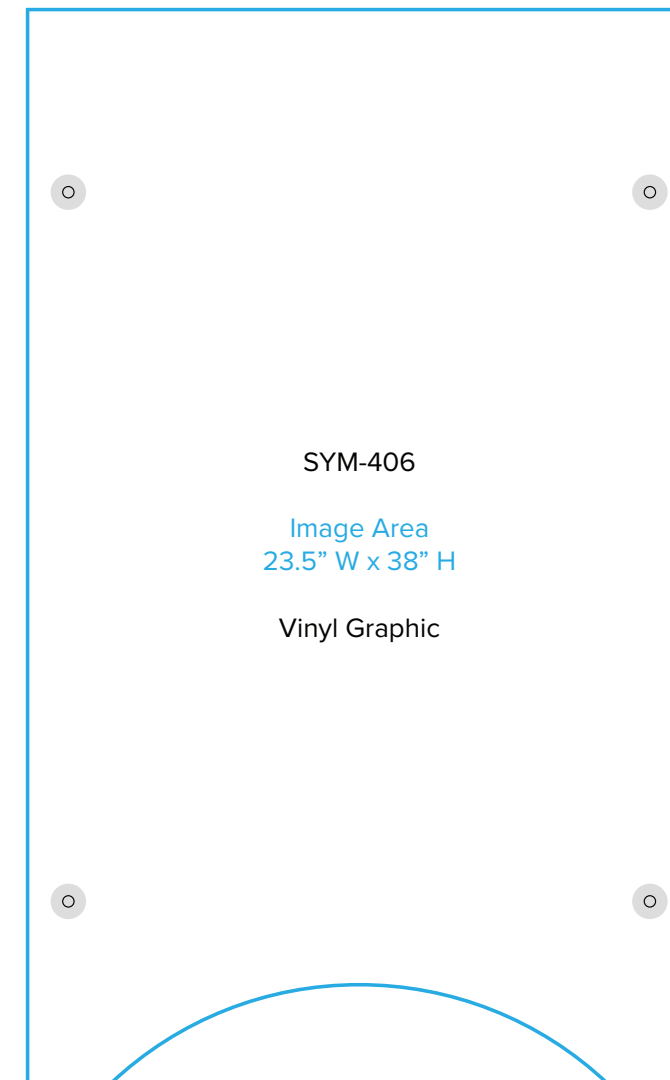

Graphic Template
10 x 20 Inline Exhibit
Backwall with Flat, Rectangular Panels, Convex Panel - SEG Graphics

NOTE: All Raster Art (jpg, tiff,psd, png, etc.) must be at least 100 dpi at print size.
Standard kits are often customized. Please check with Customer Service to ensure that this template matches your specific job.

Graphic Template
Backwall Workstation Countertop – Vinyl Graphics
Graphics **NOT** included in base price. Please request pricing.

NOTE: All Raster Art (jpg, tiff,psd, png, etc.) must be at least 100 dpi at print size.
Standard kits are often customized. Please check with Customer Service to ensure that this template matches your specific job.

Graphic Template Portable Counter – Vinyl Graphic

NOTE: All Raster Art (jpg, tiff,psd, png, etc.) must be at least 100 dpi at print size.
Standard kits are often customized. Please check with Customer Service to ensure that this template matches your specific job.