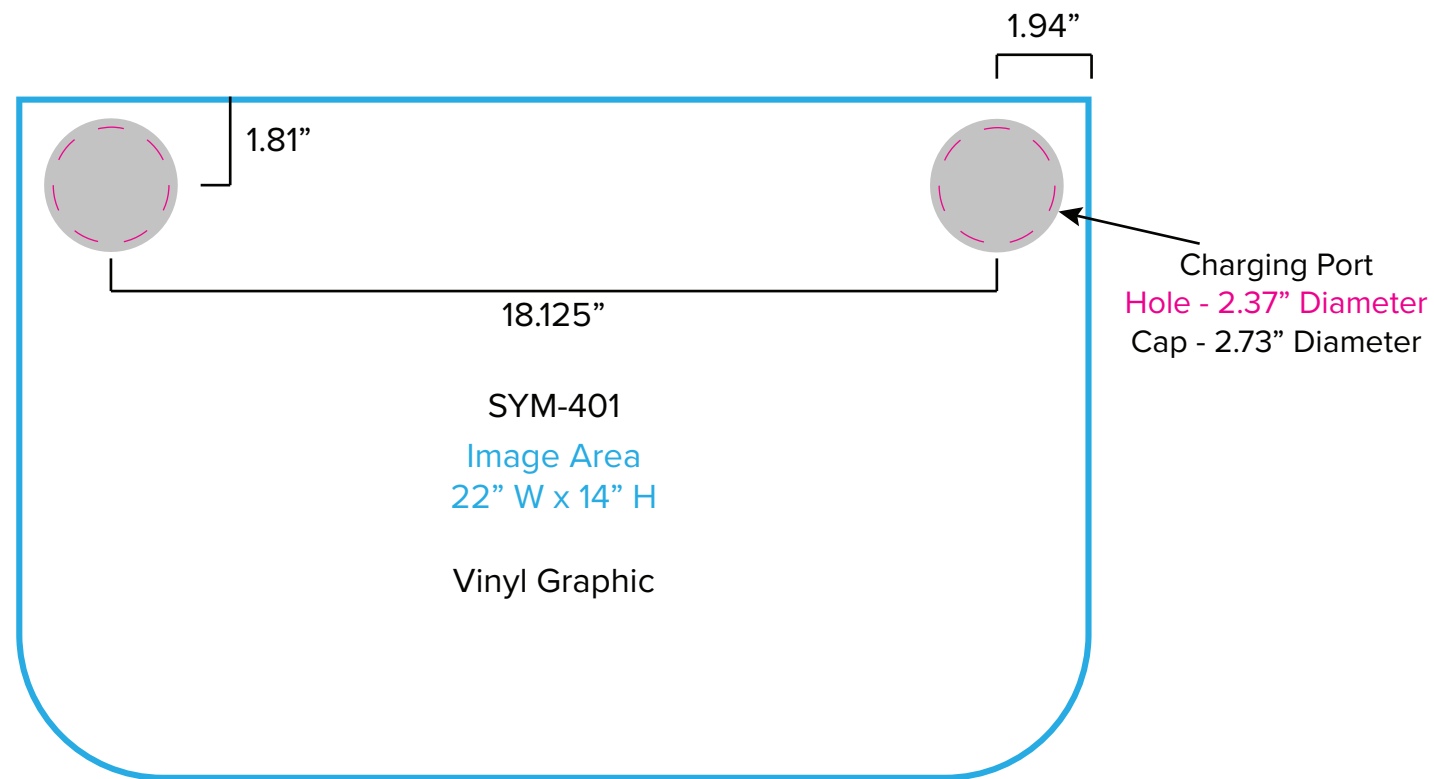

Graphic Template
10 x 20 Inline Exhibit
Backwall with Flat, Rectangular Panels, Convex Panel - SEG Graphics

NOTE: All Raster Art (jpg, tiff,psd, png, etc.) must be at least 100 dpi at print size.
Standard kits are often customized. Please check with Customer Service to ensure that this template matches your specific job.

Graphic Template
Backwall Workstation Countertop – Vinyl Graphics
Graphics **NOT** included in base price. Please request pricing.

NOTE: All Raster Art (jpg, tiff,psd, png, etc.) must be at least 100 dpi at print size.
Standard kits are often customized. Please check with Customer Service to ensure that this template matches your specific job.

Graphic Template Portable Counter – Vinyl Graphic

NOTE: All Raster Art (jpg, tiff,psd, png, etc.) must be at least 100 dpi at print size.
Standard kits are often customized. Please check with Customer Service to ensure that this template matches your specific job.